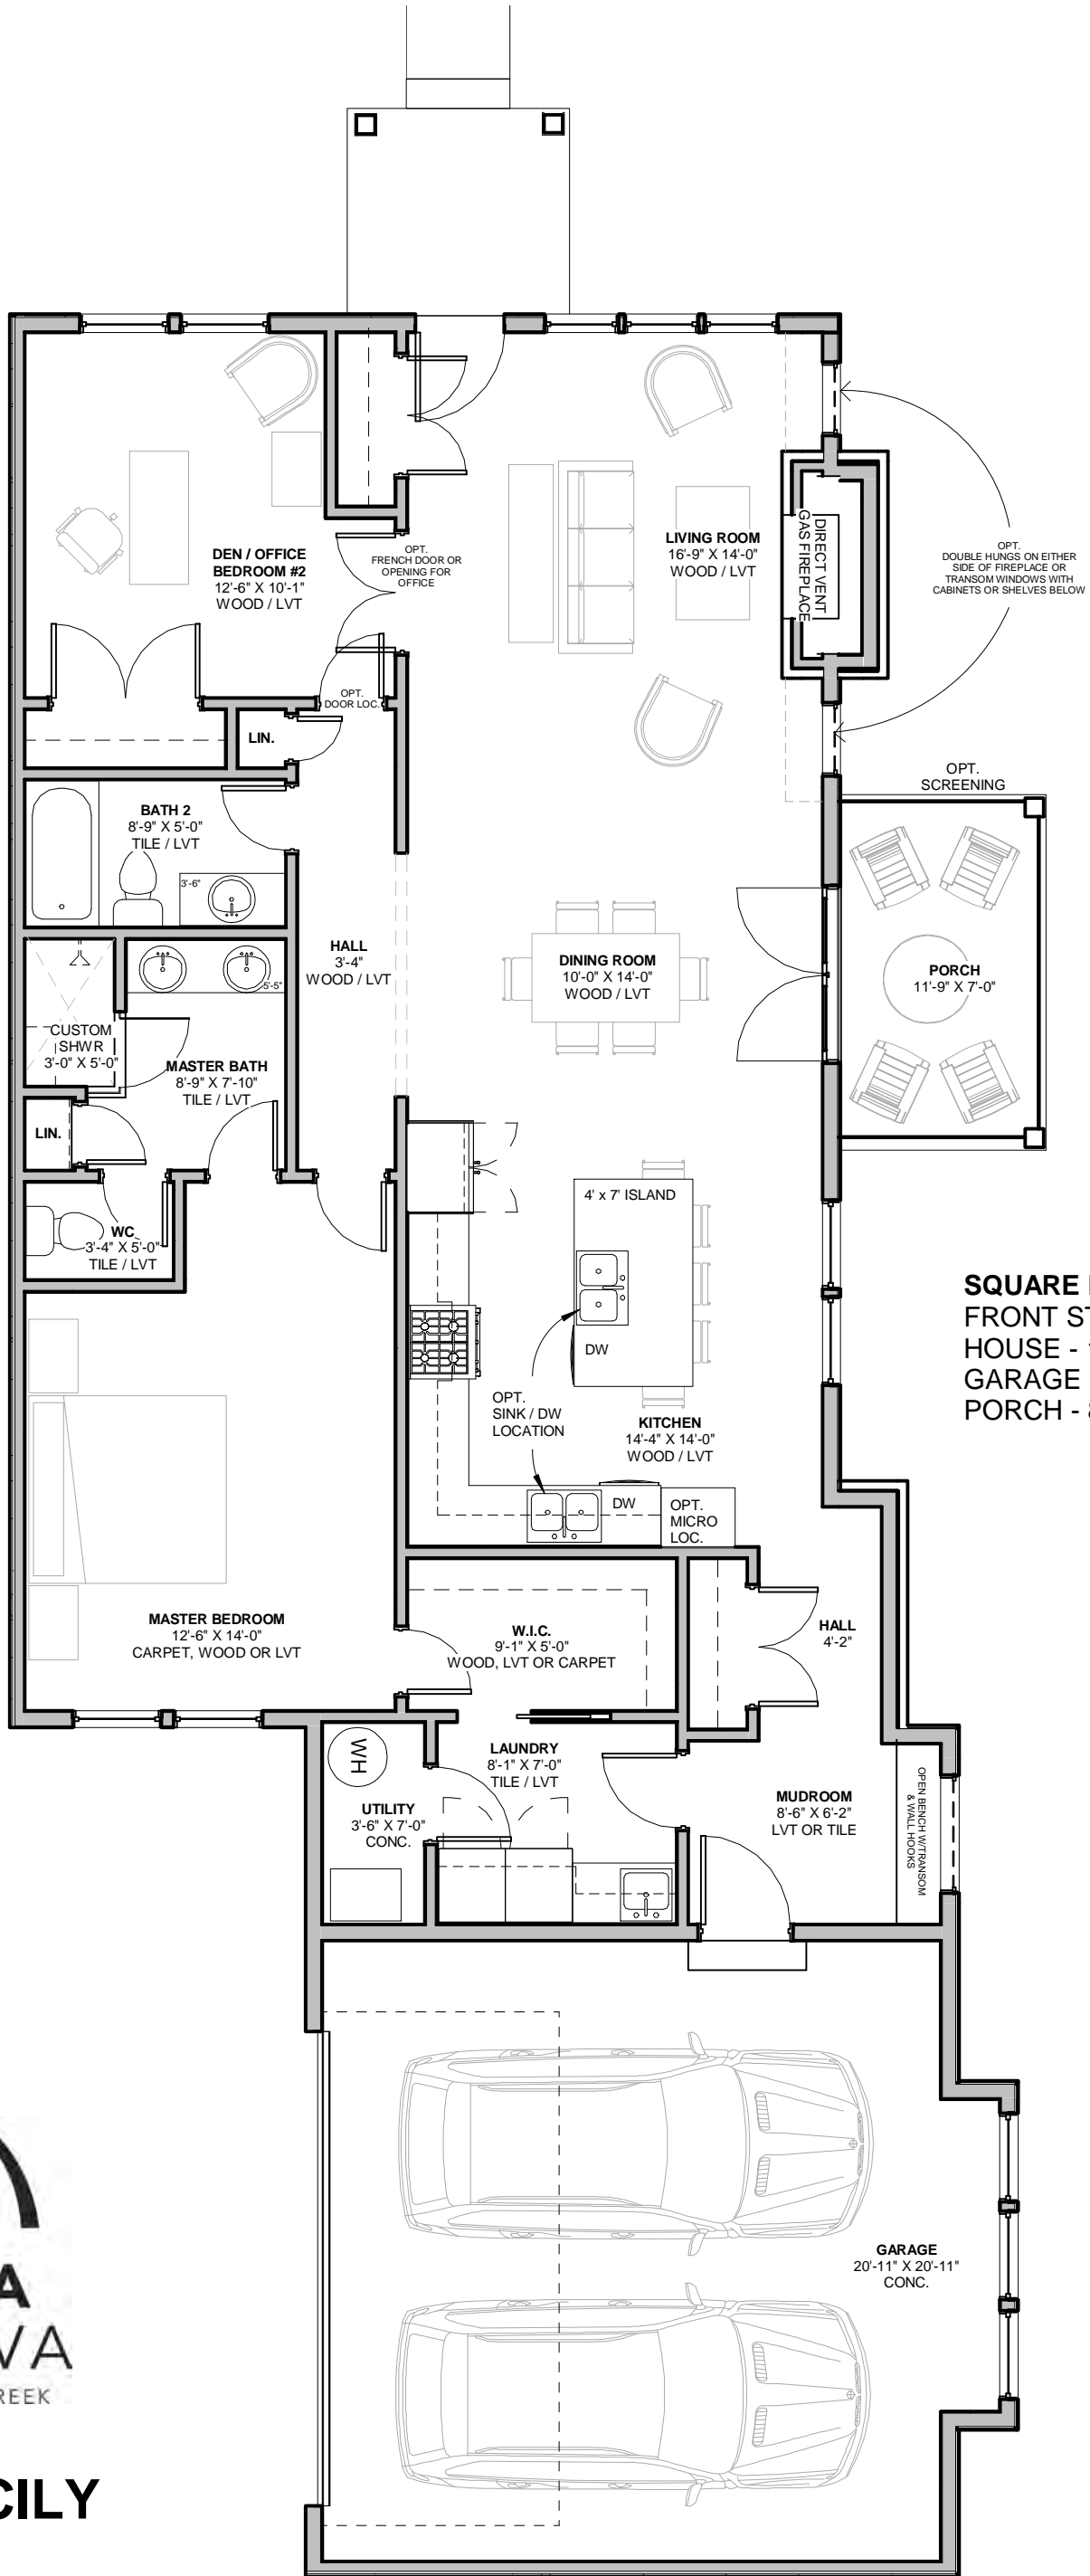

SQUARE FOOTAGE
 FRONT STOOP - 50 SF
 HOUSE - 1,506 SF
 GARAGE - 478
 PORCH - 84 SF

THE SICILY C-1

- 2 Bedroom
- 2 Bathroom
- 2 Car Garage

**THE SICILY
C-2**

2 Bedroom
2 Bathroom
2 Car Garage