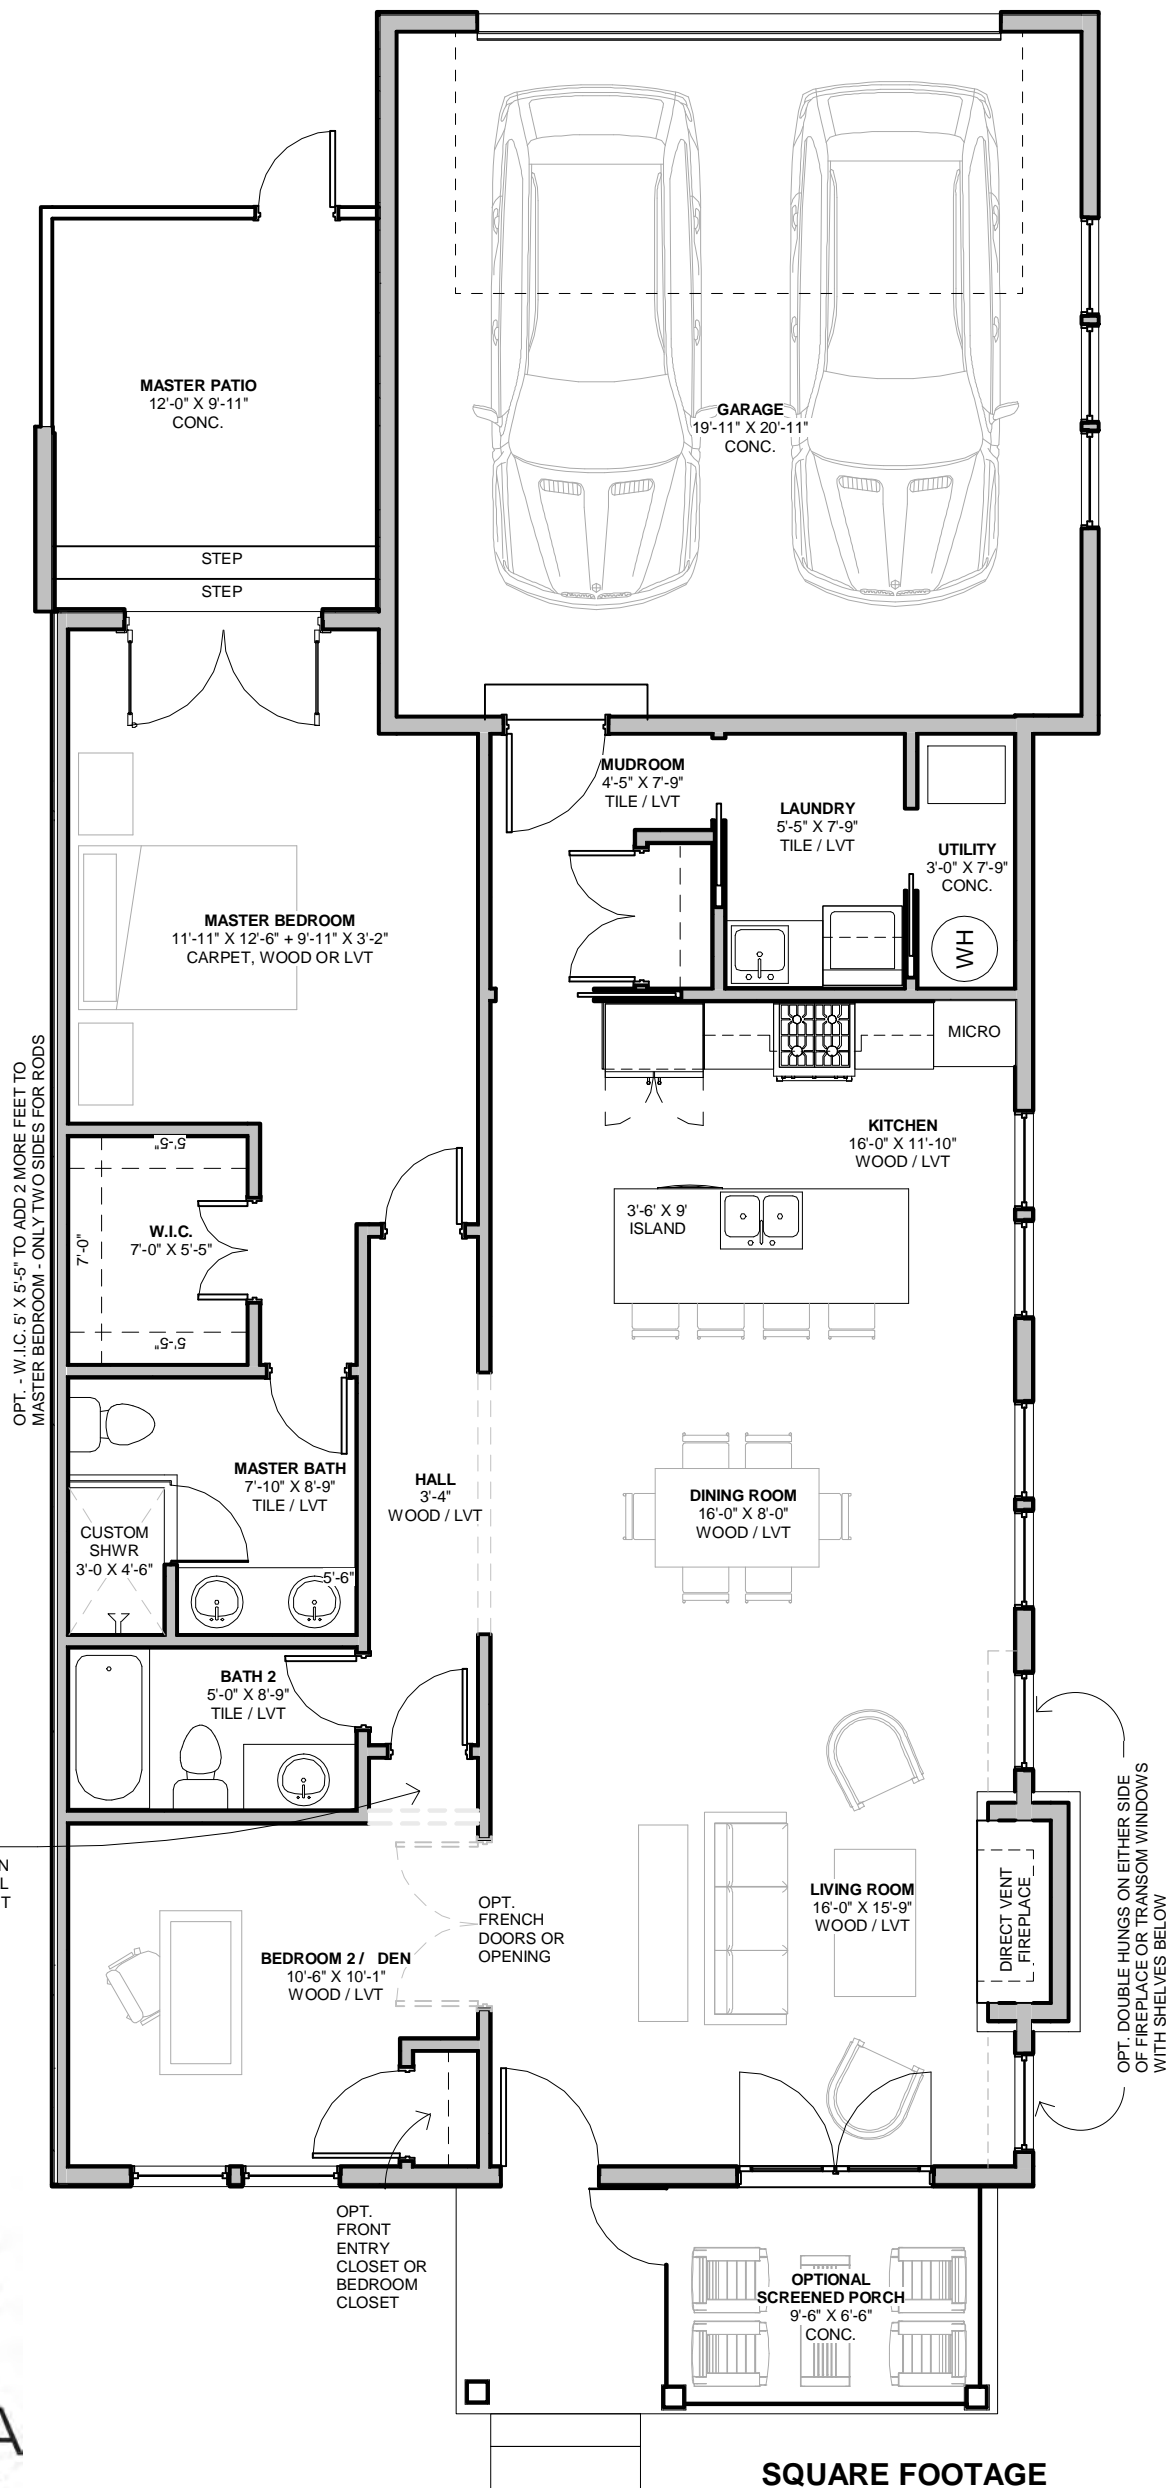

**THE TUSCANY**

**A-1**

2 Bedroom  
2 Bathroom  
2 Car Garage

**SQUARE FOOTAGE**  
 HOUSE - 1,371 SF  
 GARAGE - 474 SF  
 OPEN FRONT PORCH - 116 SF  
 MASTER PATIO - 130 SF

# THE TUSCANY

## A-2

2 Bedroom  
2 Bathroom  
2 Car Garage

**SQUARE FOOTAGE**  
HOUSE - 1,371 SF  
GARAGE - 474 SF  
SCREENED PORCH - 62 SF  
MASTER PATIO - 130 SF