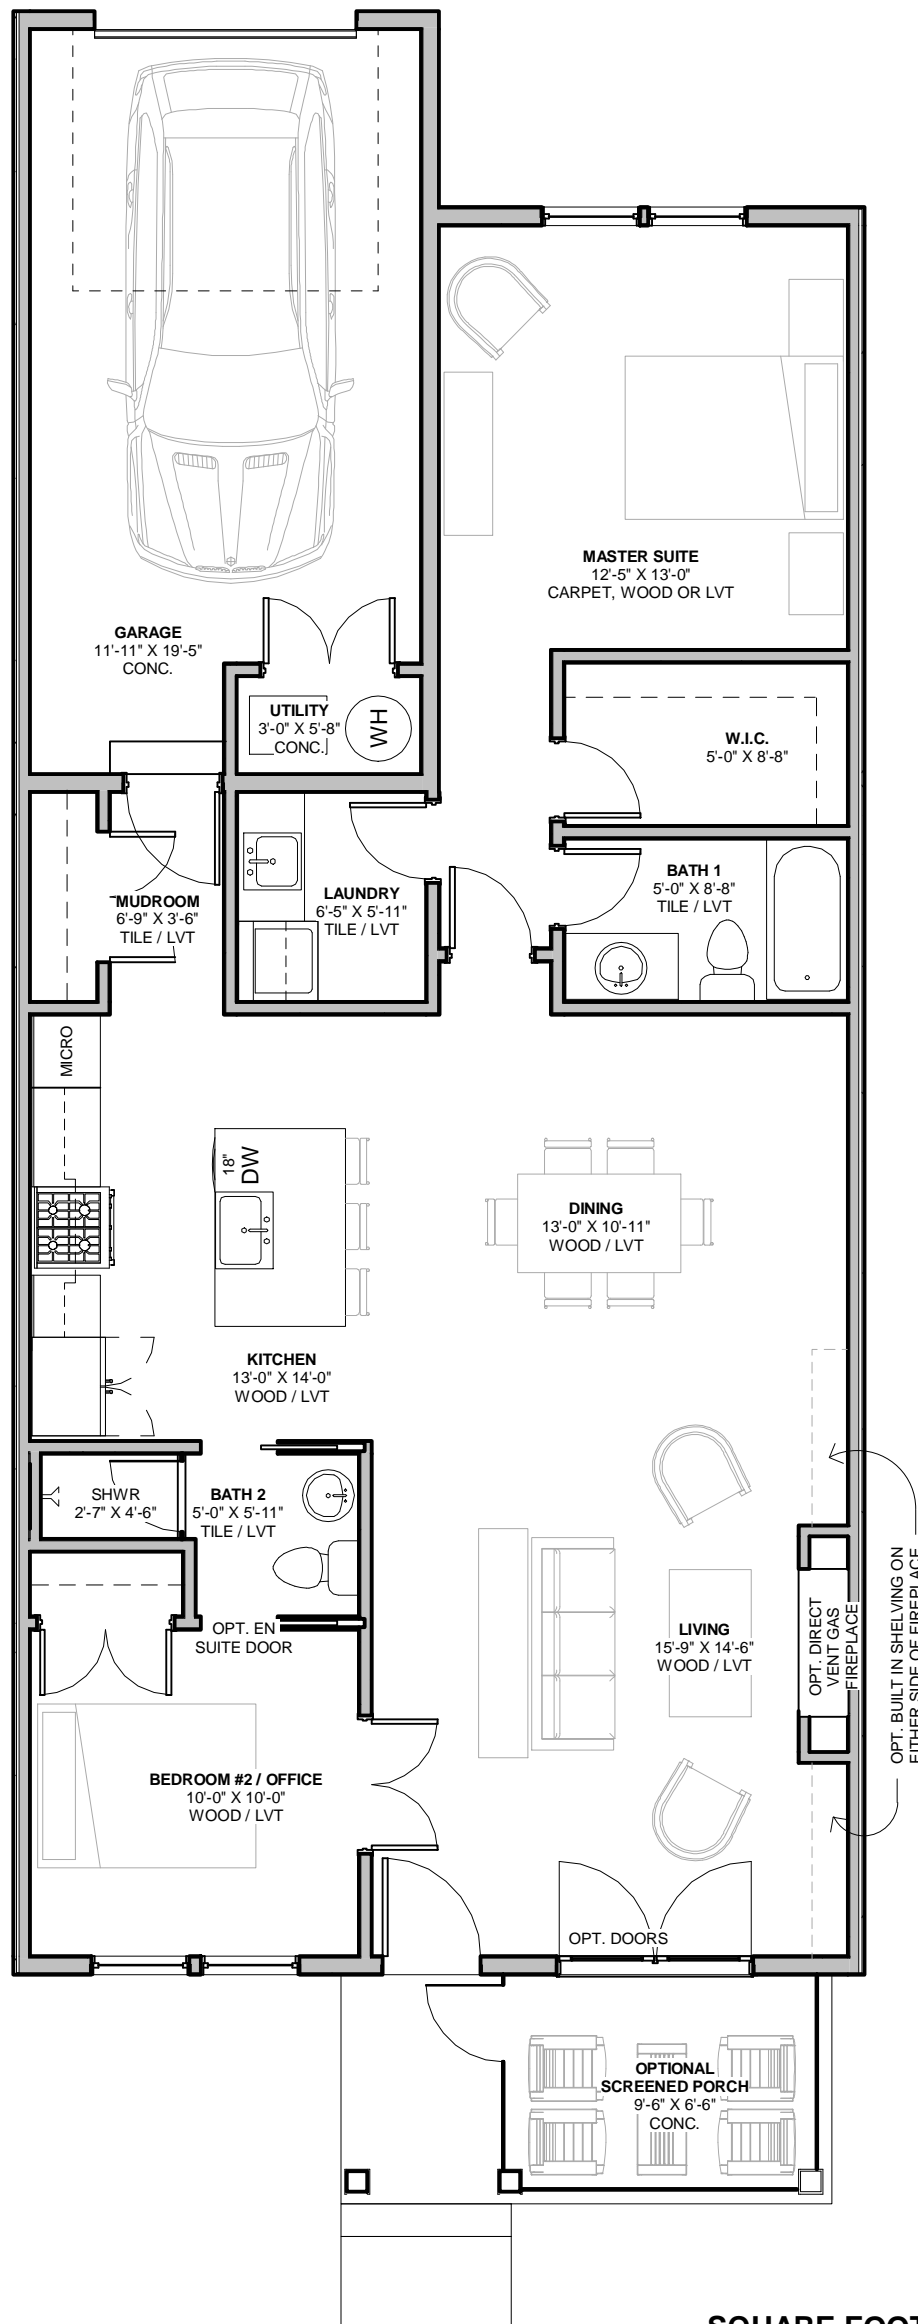

THE UMBRIA B-1

2 Bedroom
2 Bathroom
1 Car Garage

SQUARE FOOTAGE
HOUSE - 1178 SF
GARAGE - 305
OPEN FRONT PORCH 105 SF

SQUARE FOOTAGE
 HOUSE - 1178 SF
 GARAGE - 305
 SCREENED PORCH 62 SF

THE UMBRIA B-2

2 Bedroom
 2 Bathroom
 1 Car Garage

THE UMBRIA B-3

2 Bedroom
2 Bathroom
1 Car Garage

SQUARE FOOTAGE
HOUSE - 1178 SF
GARAGE - 305
OPEN PORCH 90 SF