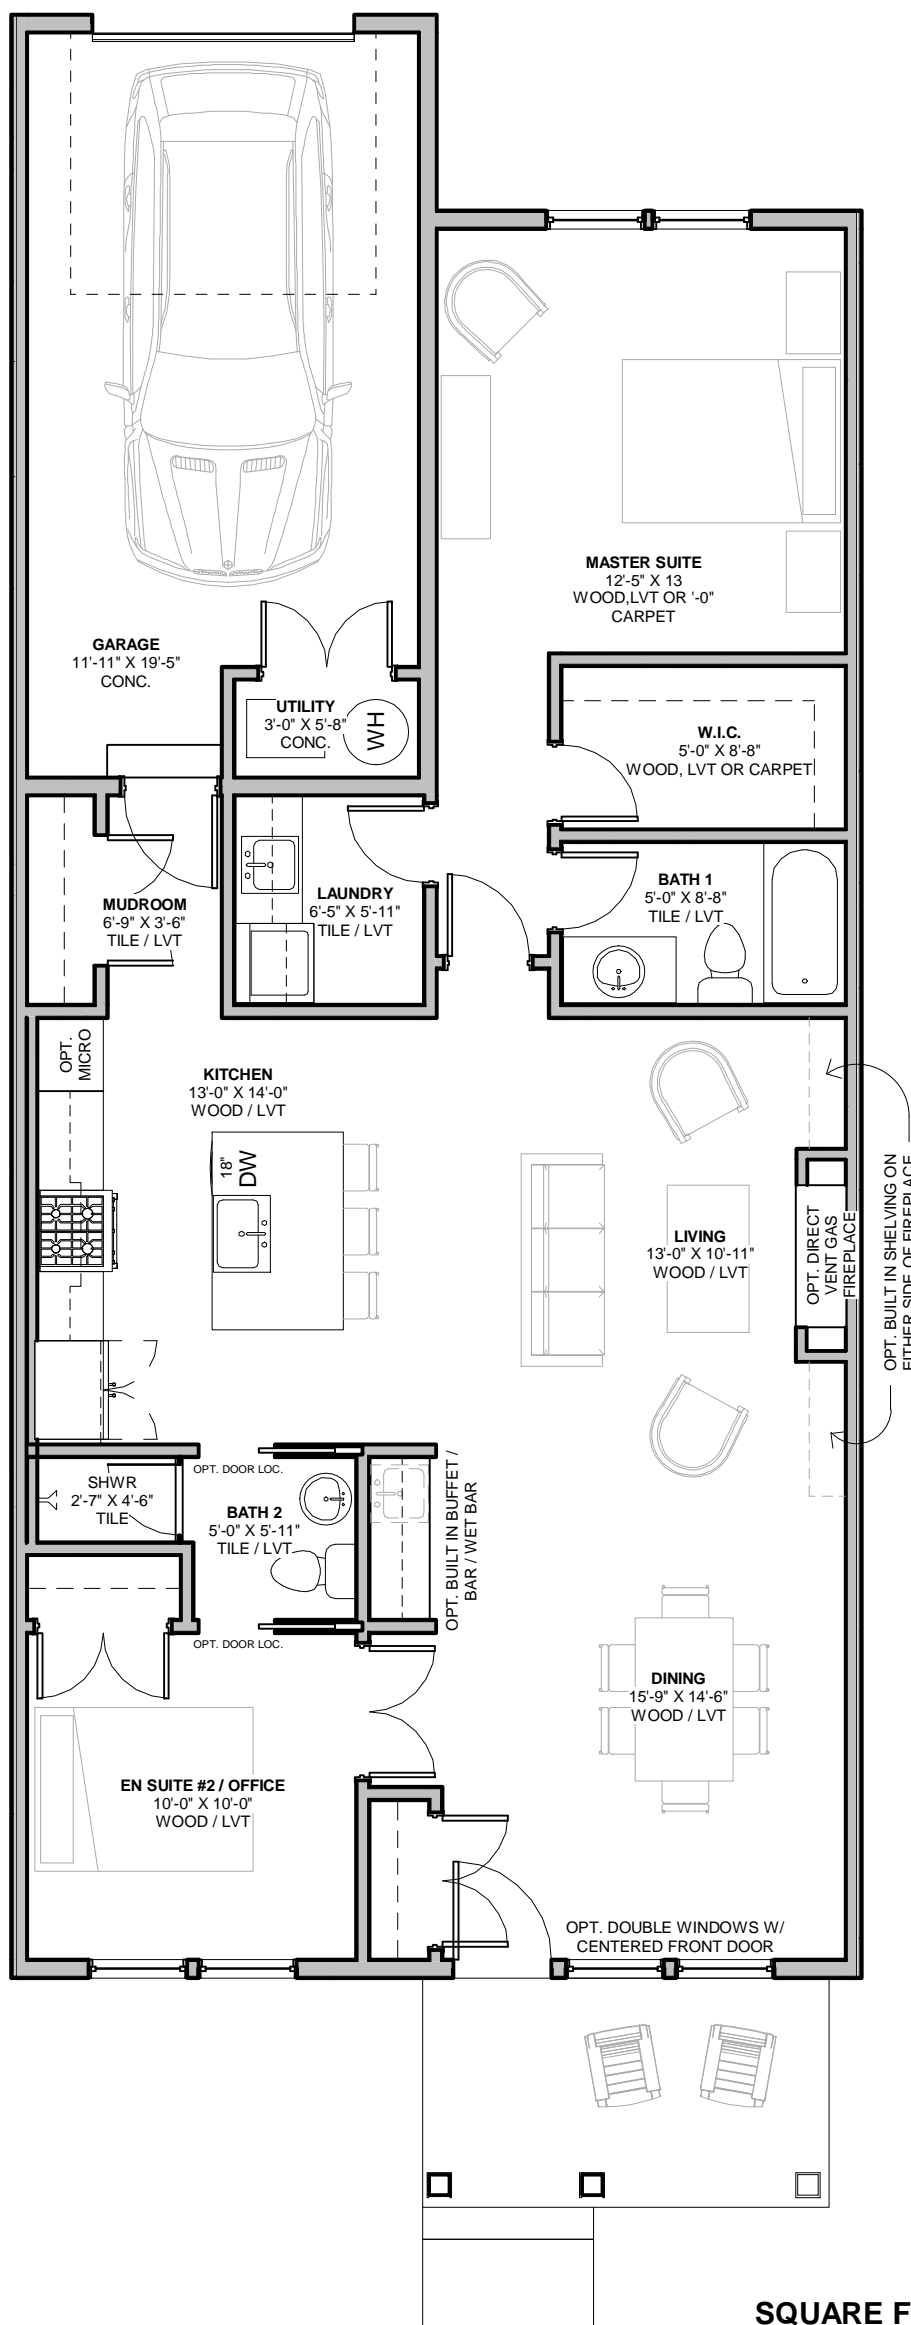

THE UMBRIA B-1

2 Bedroom
2 Bathroom
1 Car Garage

SQUARE FOOTAGE
HOUSE - 1178 SF
GARAGE - 305
OPEN FRONT PORCH 105 SF

SQUARE FOOTAGE
 HOUSE - 1178 SF
 GARAGE - 305
 SCREENED PORCH 62 SF

THE UMBRIA B-2

2 Bedroom
 2 Bathroom
 1 Car Garage

THE UMBRIA B-3

2 Bedroom
2 Bathroom
1 Car Garage

SQUARE FOOTAGE
HOUSE - 1178 SF
GARAGE - 305
OPEN PORCH 90 SF