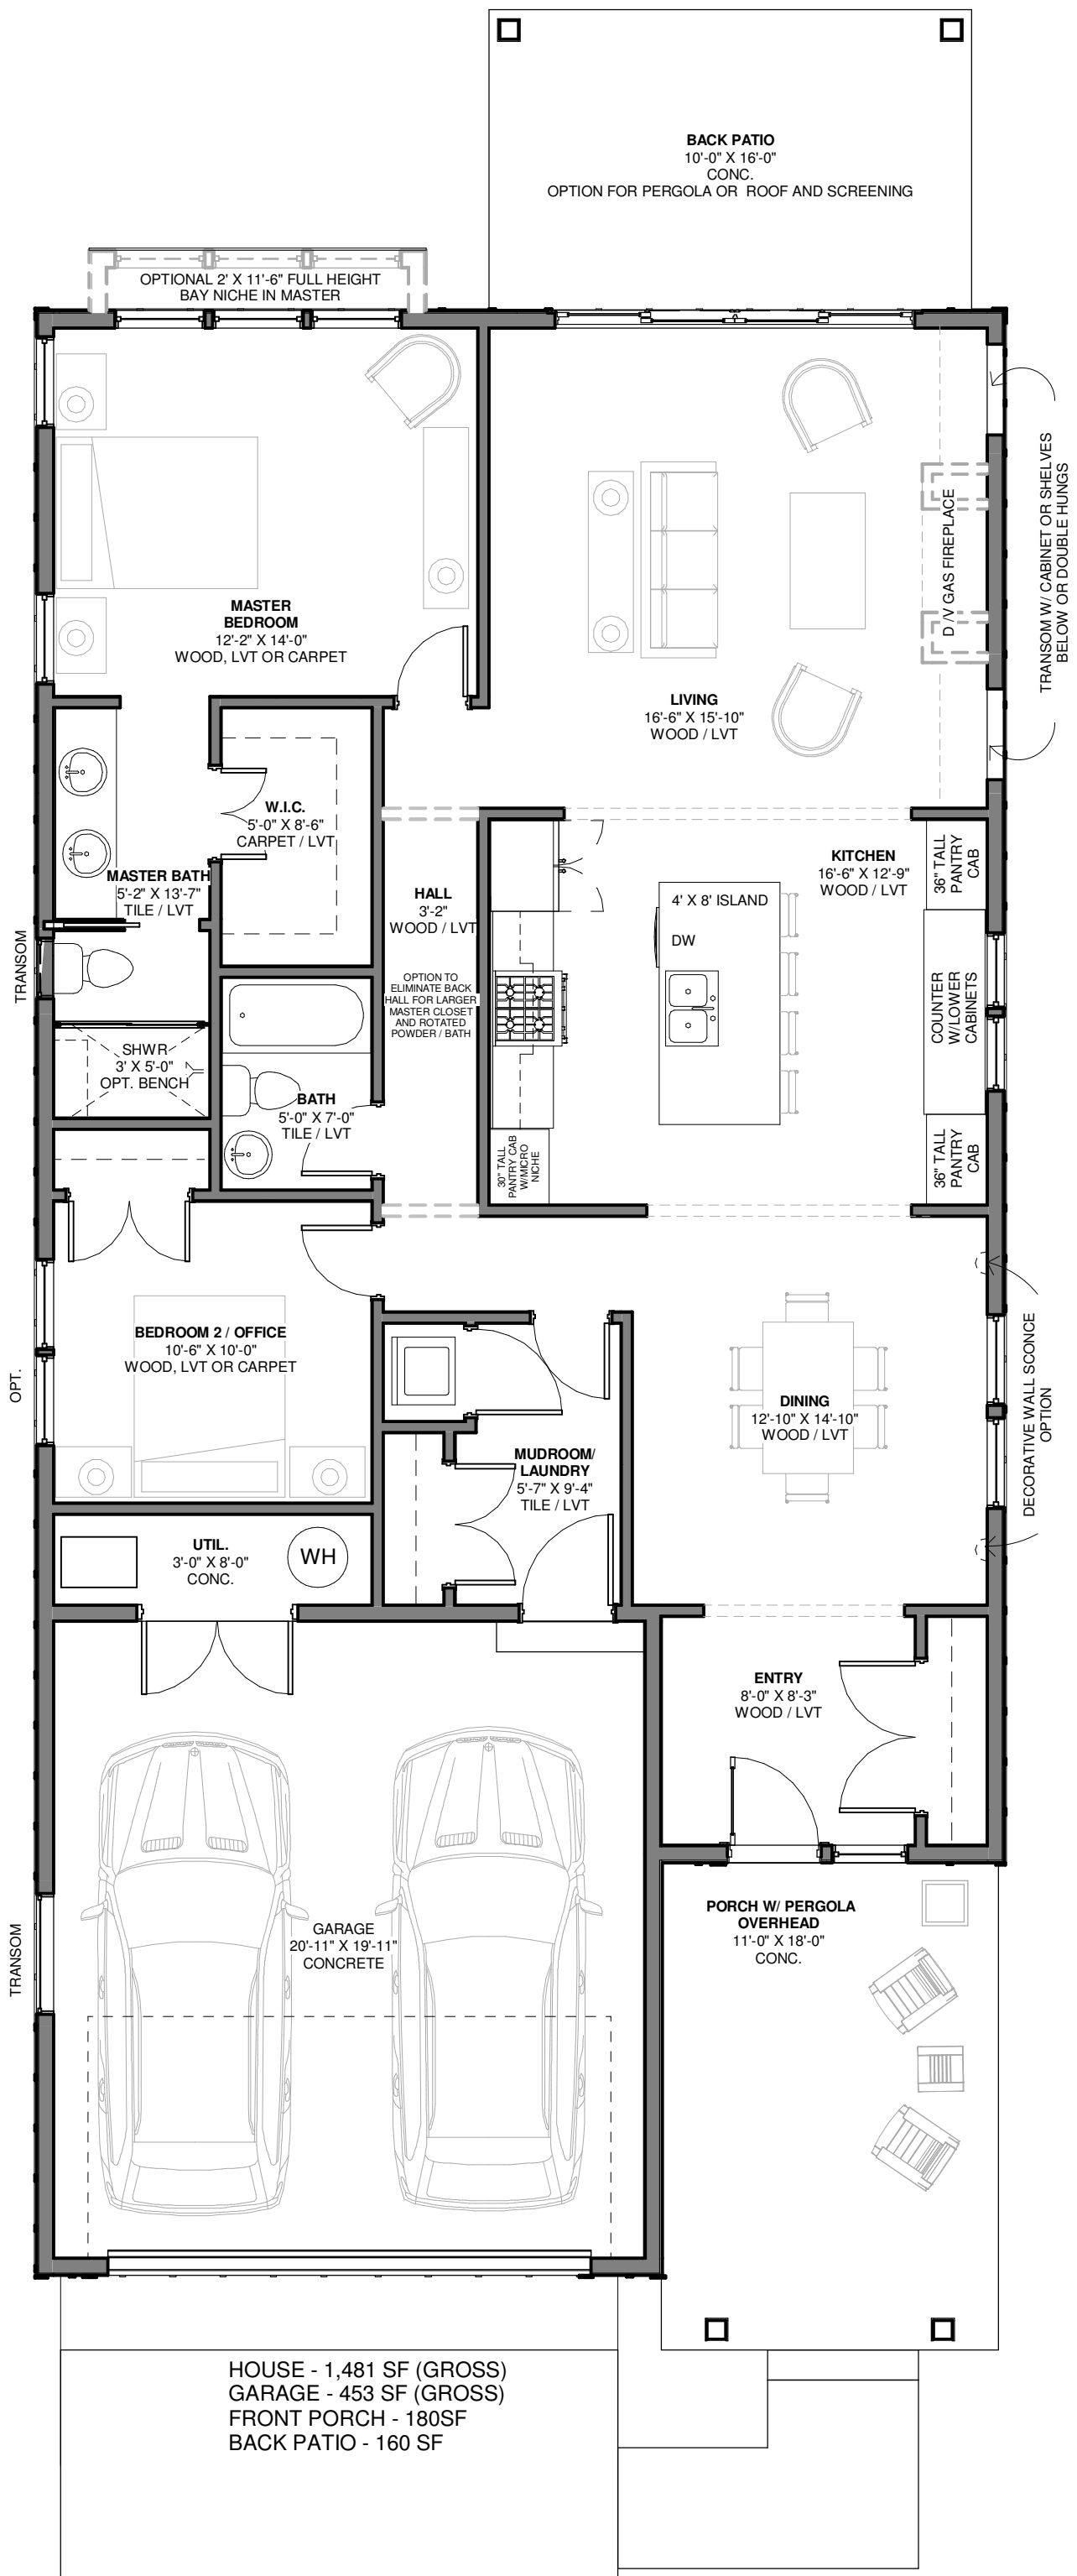

# THE PISA

FLOOR PLAN

HOUSE - 1,481 SF (GROSS)  
 GARAGE - 453 SF (GROSS)  
 FRONT PORCH - 180SF  
 BACK PATIO - 160 SF