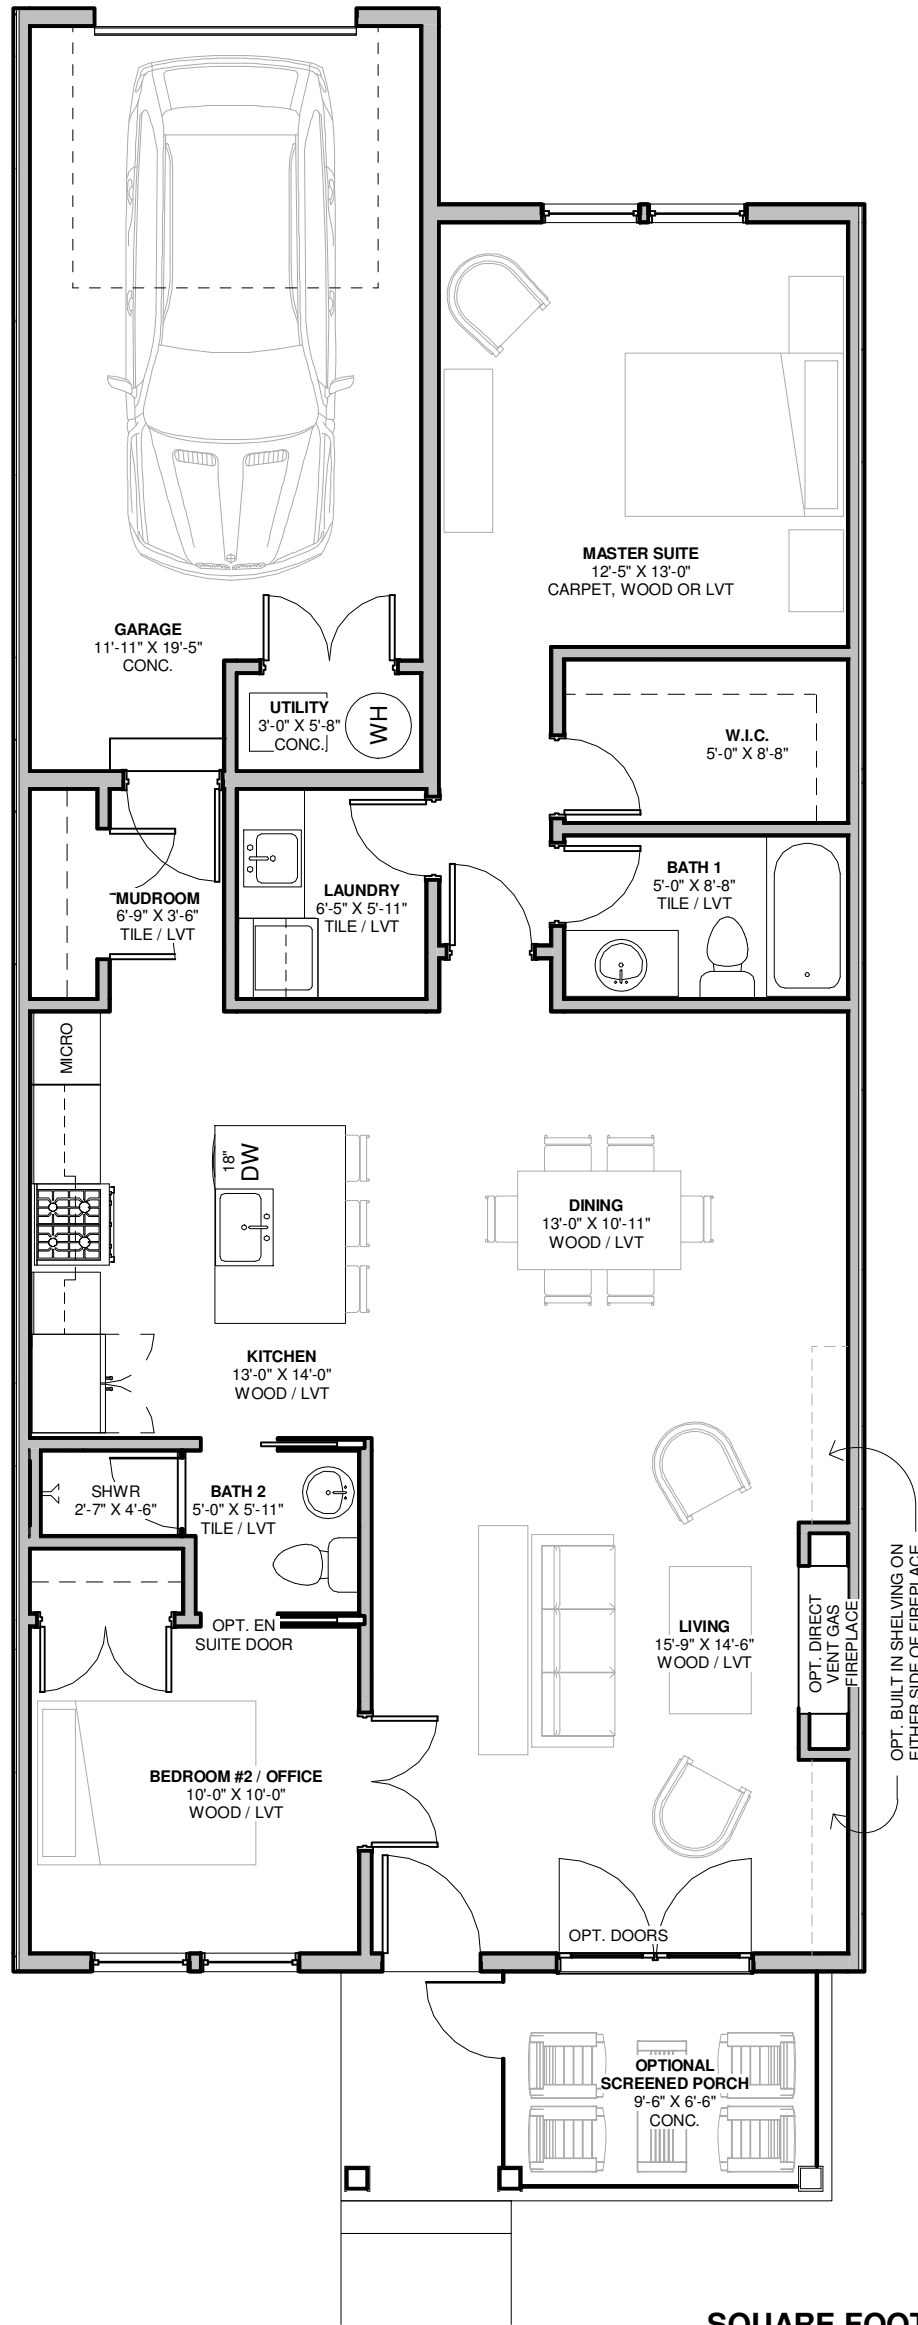

**THE UMBRIA
B-1**

2 Bedroom
2 Bathroom
1 Car Garage

SQUARE FOOTAGE
HOUSE - 1178 SF
GARAGE - 305
OPEN FRONT PORCH 105 SF

SQUARE FOOTAGE
HOUSE - 1178 SF
GARAGE - 305
SCREENED PORCH 62 SF

**THE UMBRIA
B-2**

2 Bedroom
2 Bathroom
1 Car Garage