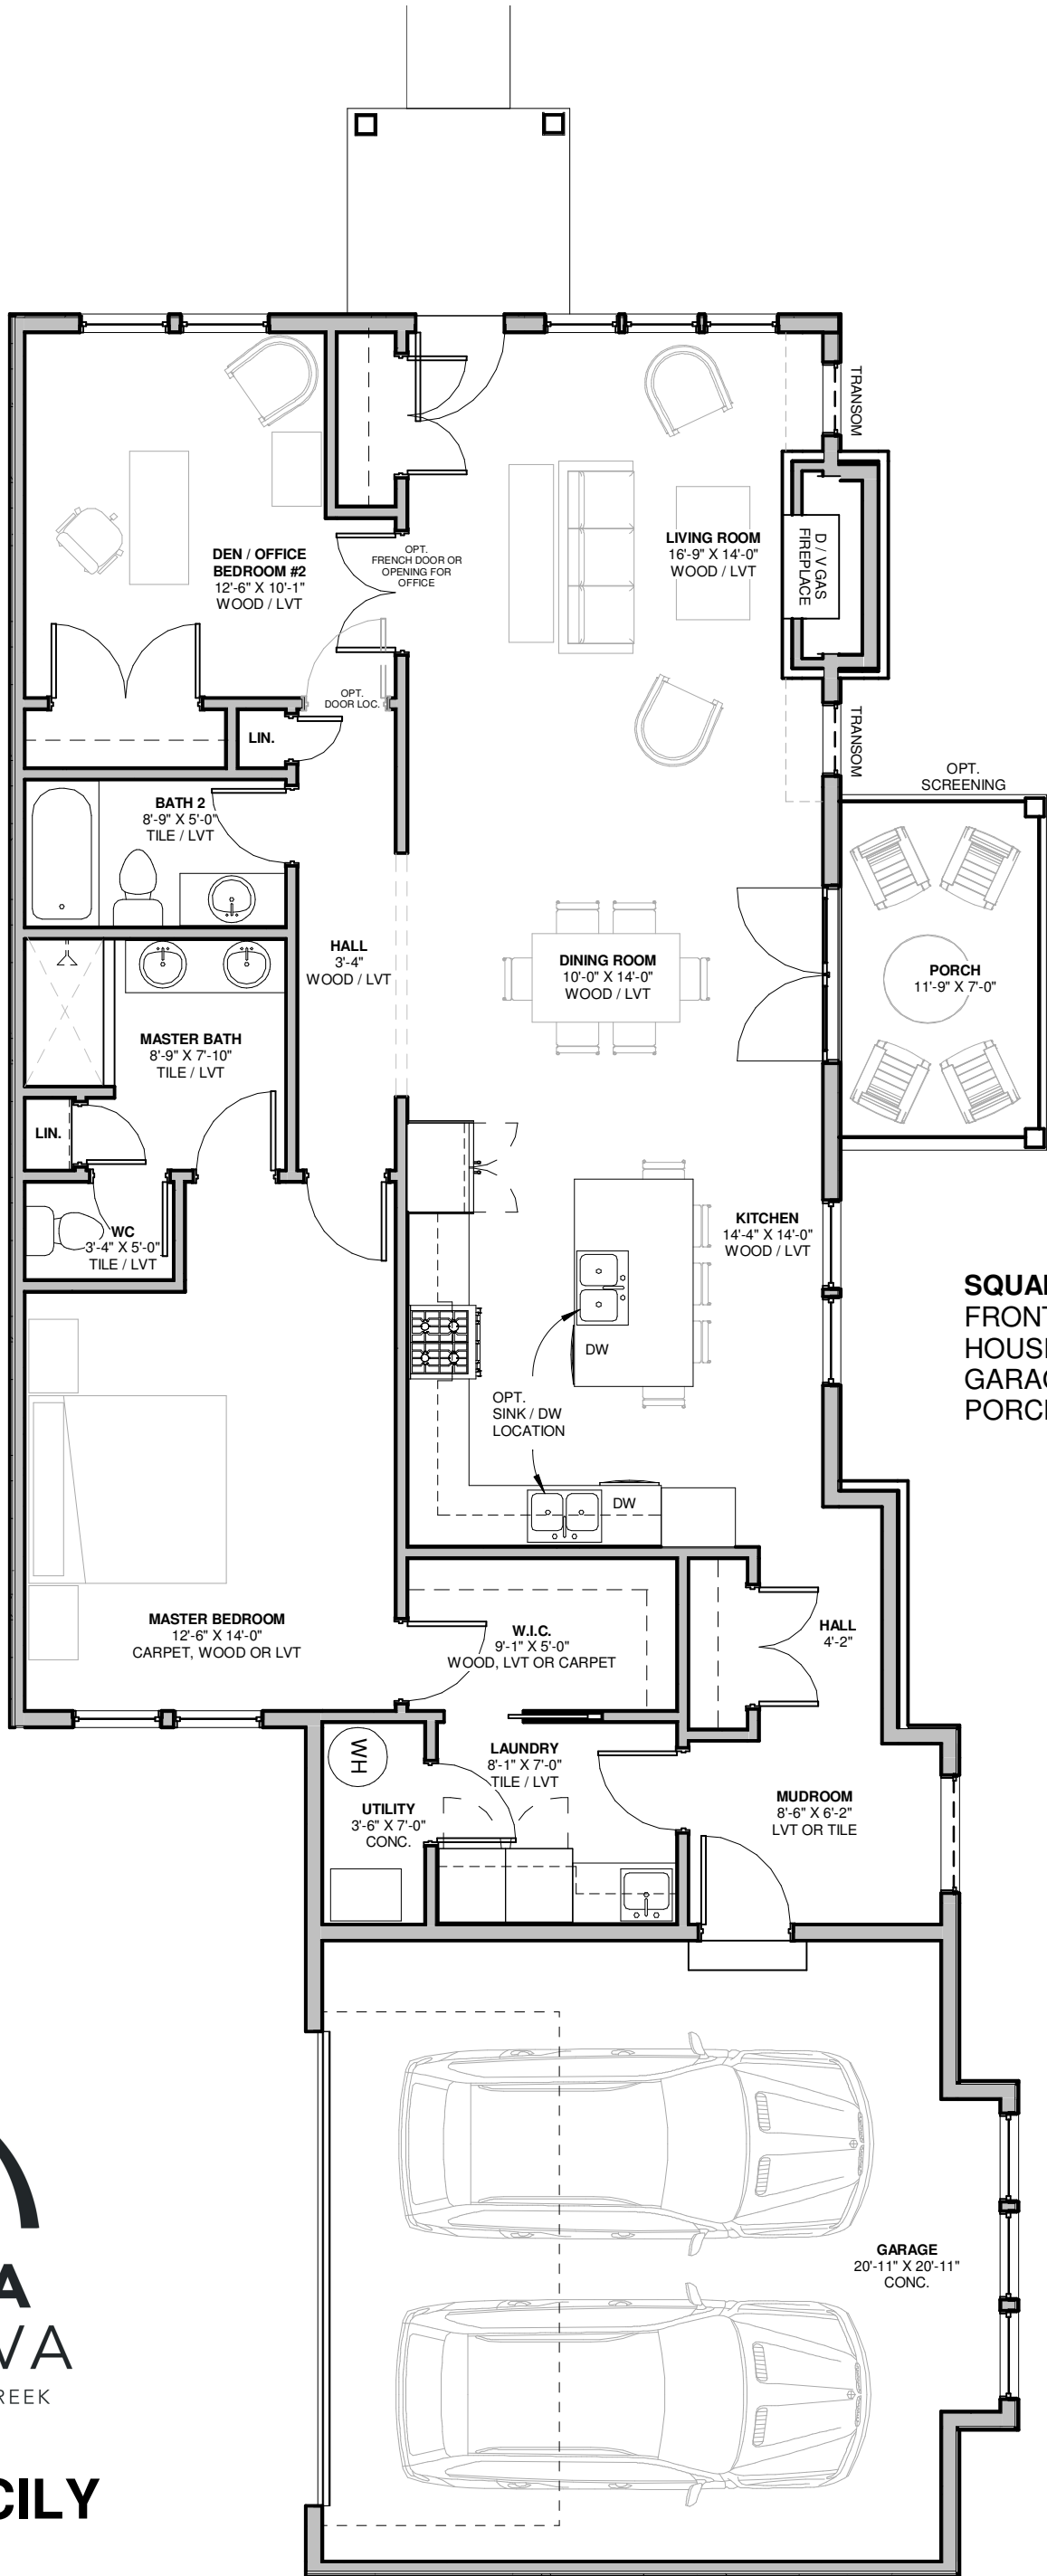

SQUARE FOOTAGE
 FRONT STOOP - 50 SF
 HOUSE - 1,506 SF
 GARAGE - 478
 PORCH - 84 SF

**THE SICILY
C-1**

SQUARE FOOTAGE
 FRONT STOOP - 50 SF
 HOUSE - 1,506 SF
 GARAGE - 478
 PORCH - 84 SF

**THE SICILY
 C-2**