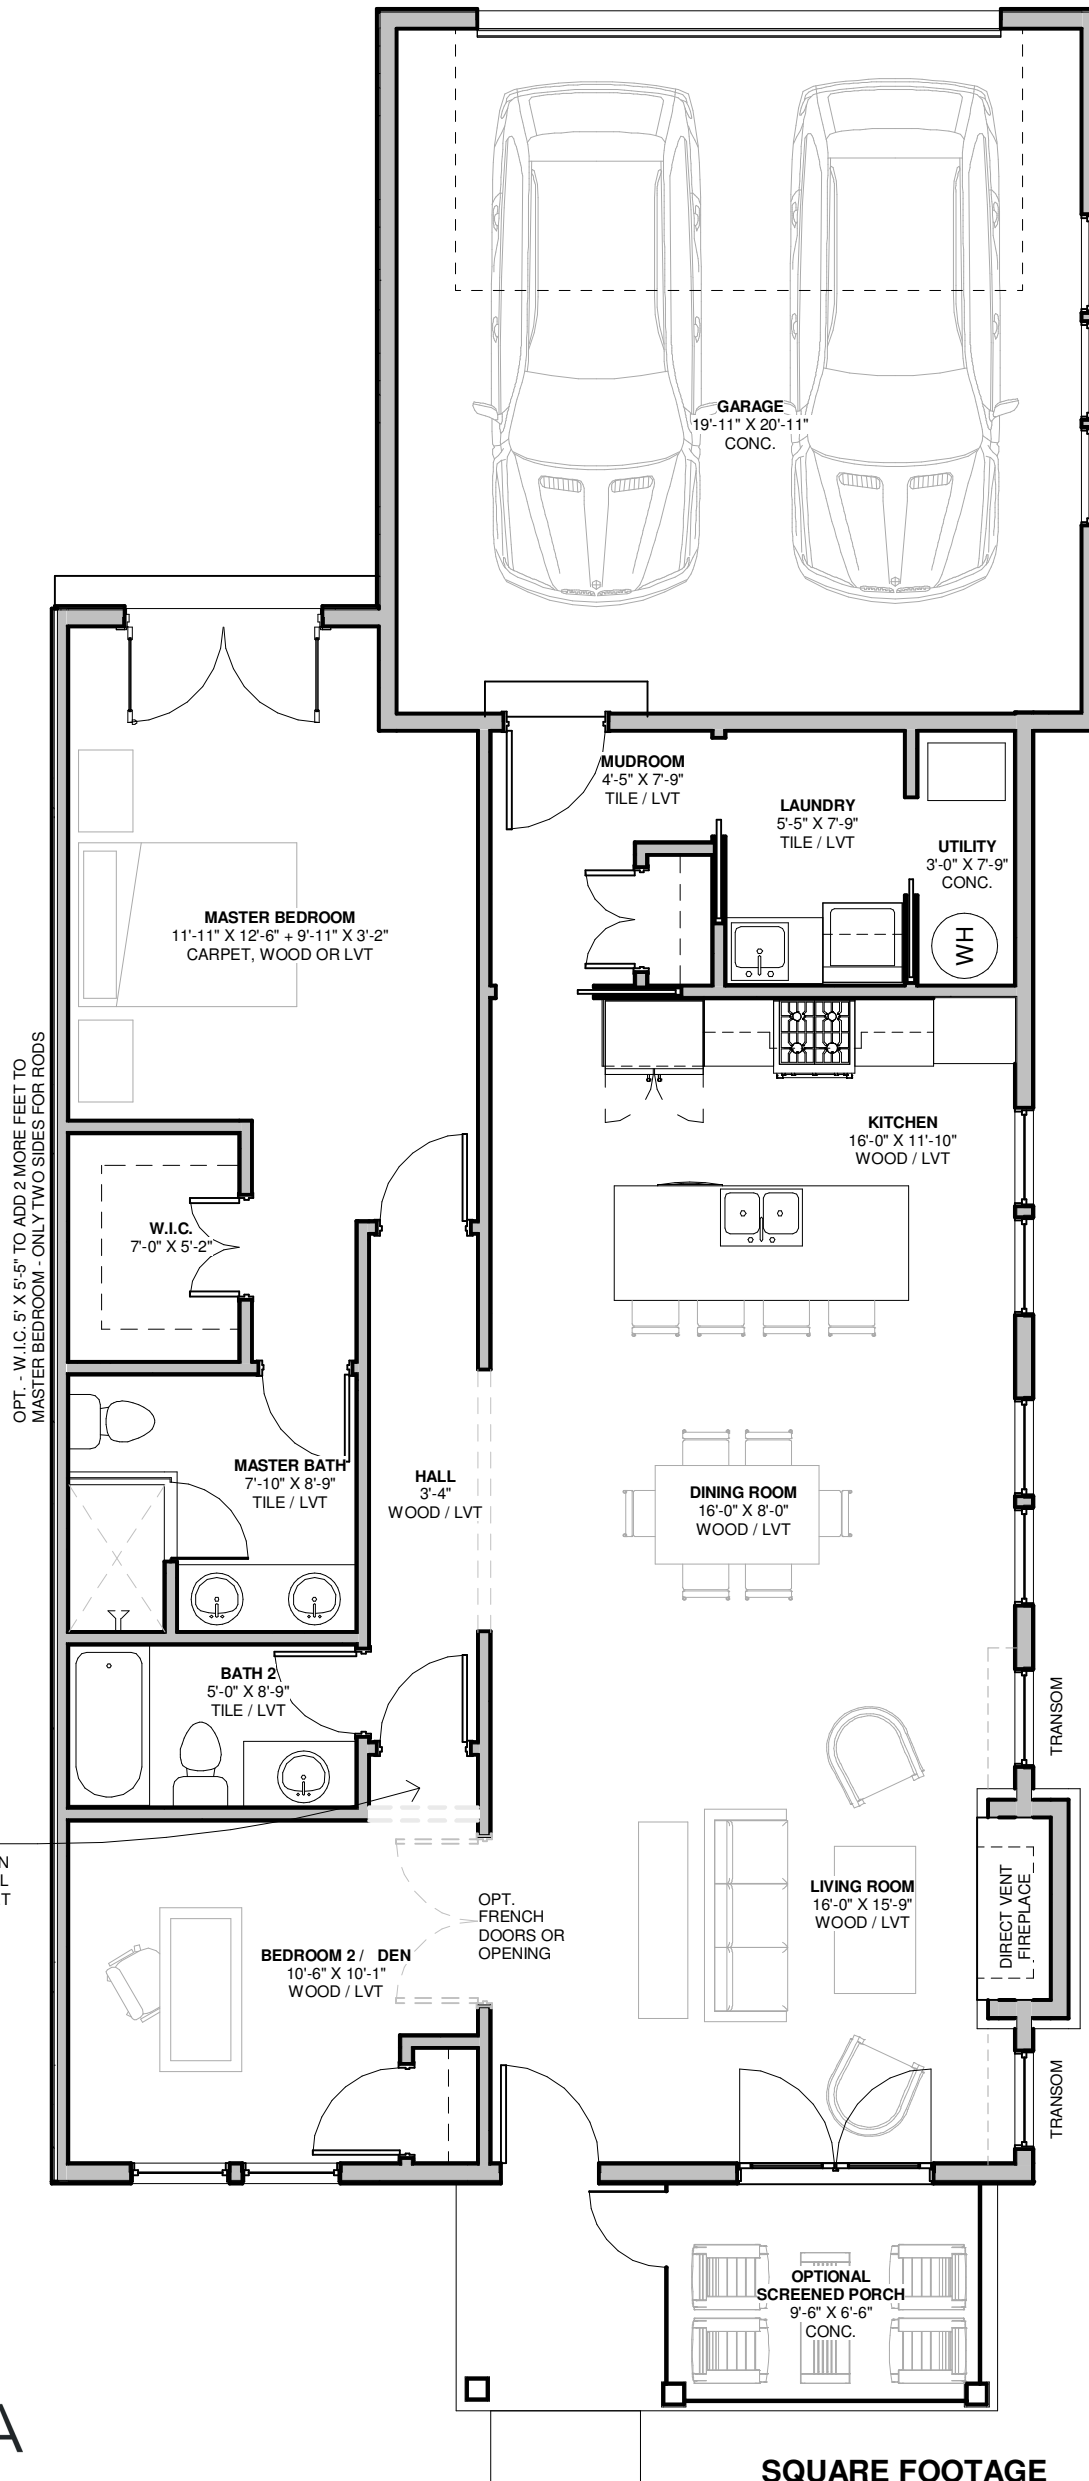

**THE TUSCANY
A-1**

SQUARE FOOTAGE
 HOUSE - 1,371 SF
 GARAGE - 474 SF
 OPEN FRONT PORCH - 116 SF
 MASTER PATIO - 130 SF

**THE TUSCANY
A-2**

SQUARE FOOTAGE
 HOUSE - 1,371 SF
 GARAGE - 474 SF
 SCREENED PORCH - 62 SF
 MASTER PATIO - 130 SF