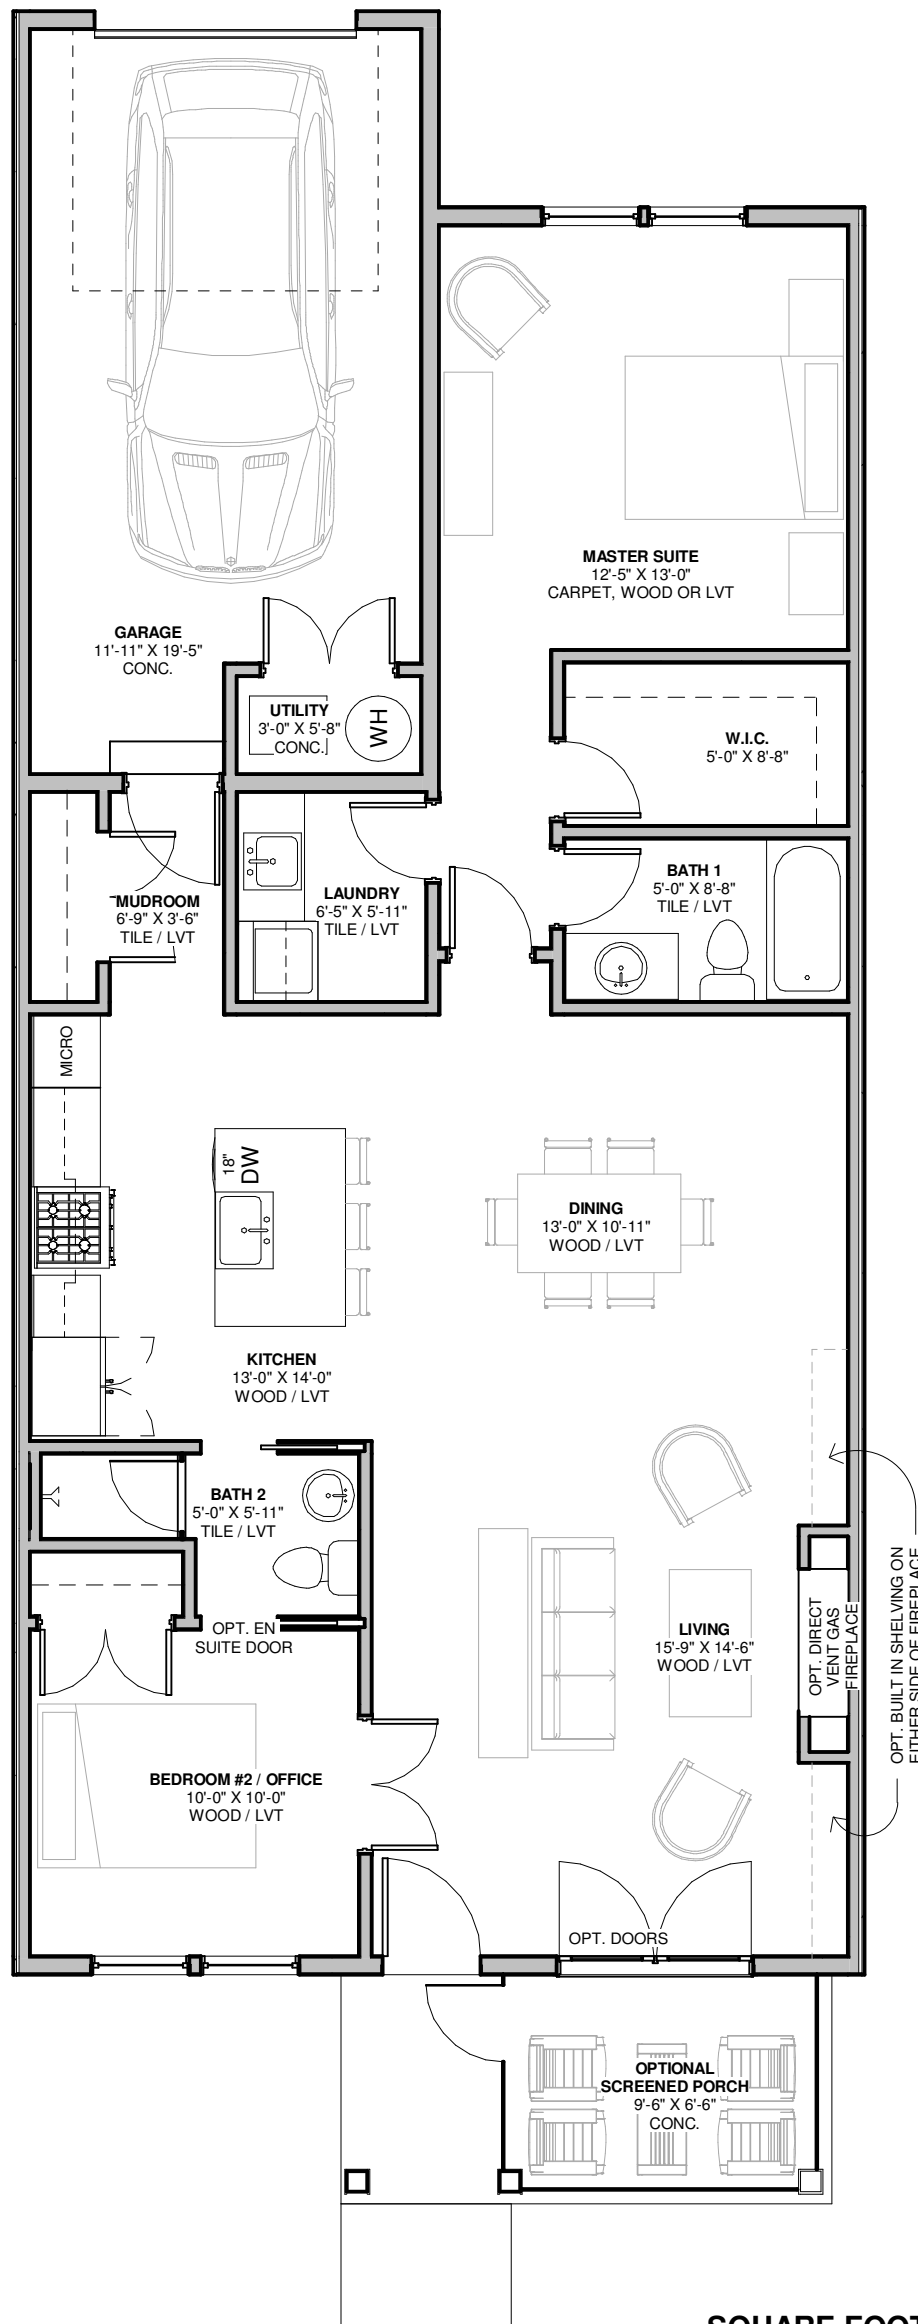

**THE UMBRIA  
B-1**

**SQUARE FOOTAGE**  
HOUSE - 1178 SF  
GARAGE - 305  
OPEN FRONT PORCH 105 SF

**THE UMBRIA  
B-2**

**SQUARE FOOTAGE**  
HOUSE - 1178 SF  
GARAGE - 305  
SCREENED PORCH 62 SF